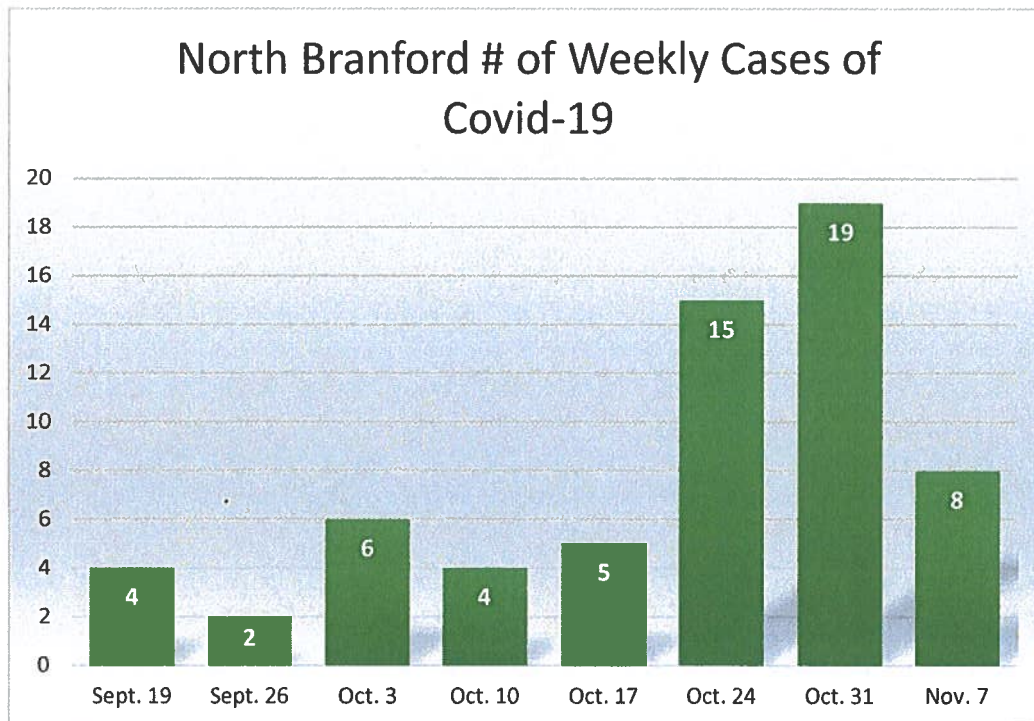

North Branford Statistics 11.05.20: Total cases:= 157 Fatalities = 4

## North Branford Monthly Cases

## North Branford 14-day Rolling average of daily cases per 100,000 pop.