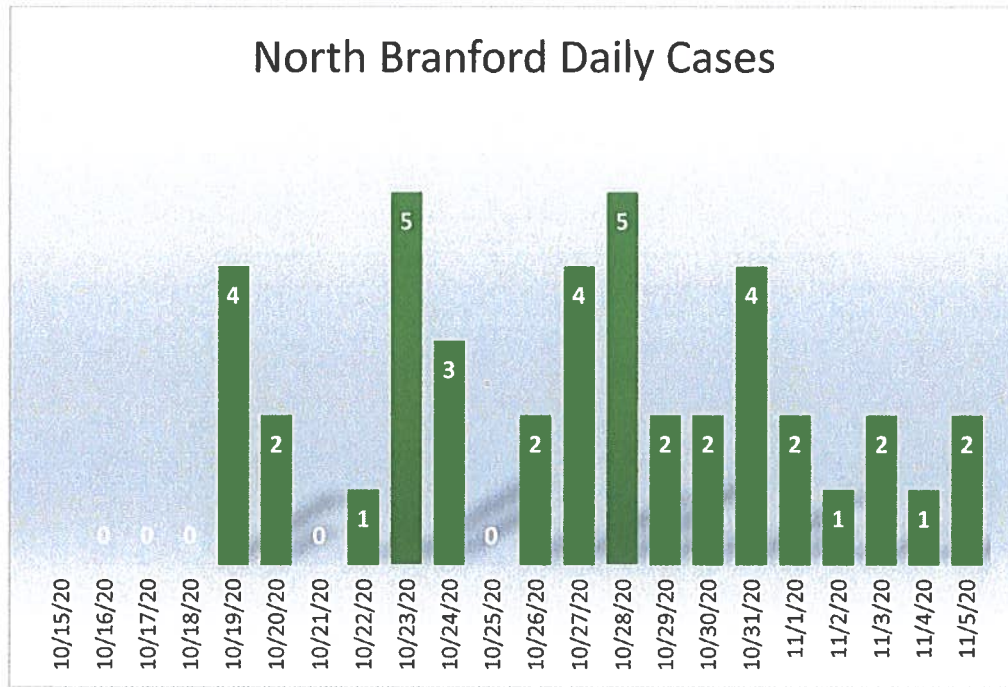

North Branford Statistics 11.05.20: Total cases:= 157 Fatalities = 4

## North Branford Monthly Cases

## North Branford 14-day Rolling average of daily cases per 100,000 pop.