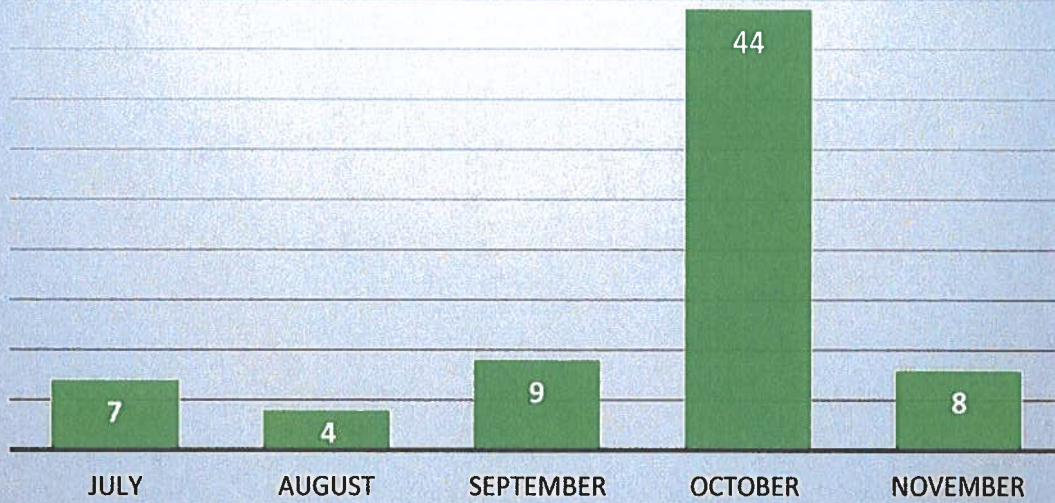

North Branford Statistics 11.05.20: Total cases:= 157 Fatalities = 4

## North Branford Monthly Cases

## North Branford 14-day Rolling average of daily cases per 100,000 pop.